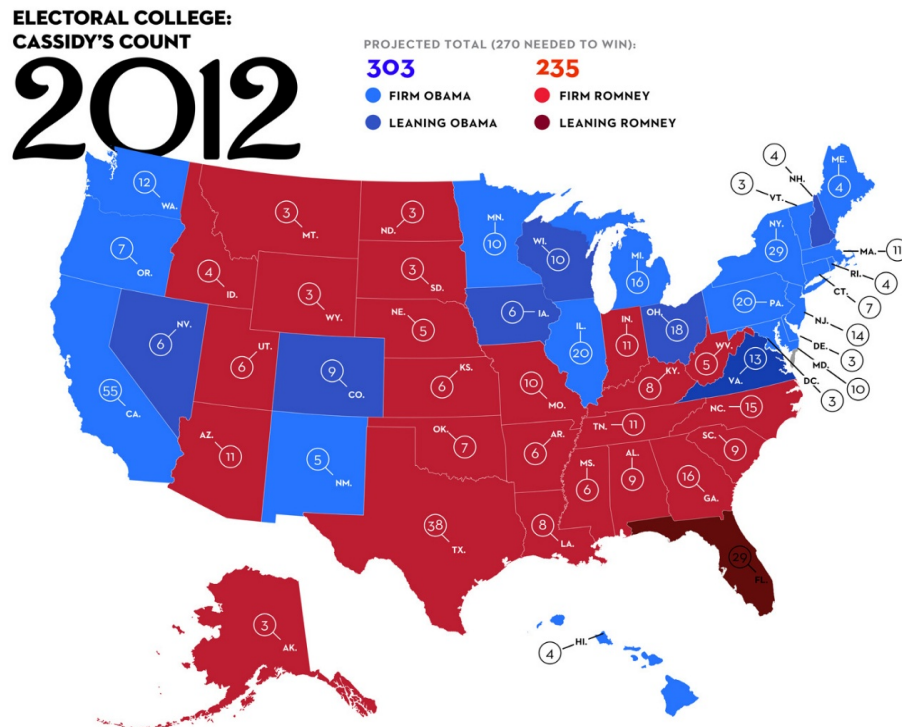

Exit poll

- A poll taken of a small percentage of voters as they leave the polls, used to forecast the outcome of an election or determine the reasons for voting decisions