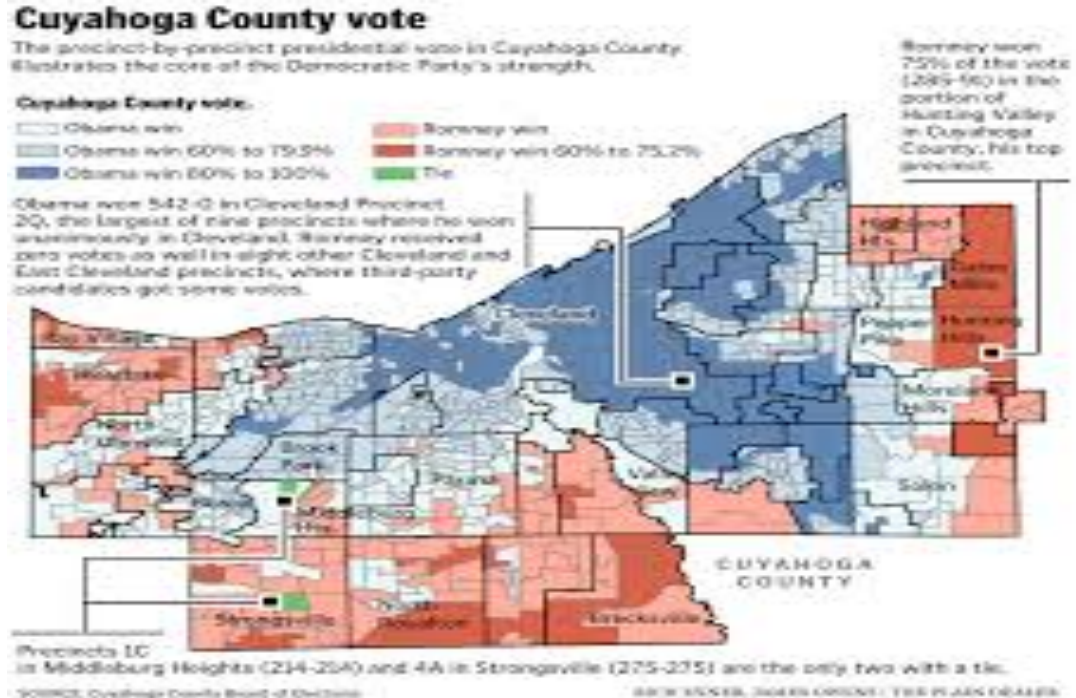

Winner-take-all system

- The winner take all system is a system in an election where the winner is the person who gets the most votes. This is used by most states in the Presidential election. The candidate who wins the state will get all of the states electoral votes

Two-Party System

- A political system consisting chiefly of two major parties, more or less equal in strength

Recall

- To bring back, summon to return

Precinct

- One of a fixed number of districts, each containing one polling place, into which a city, town, etc., is divided for voting purpose